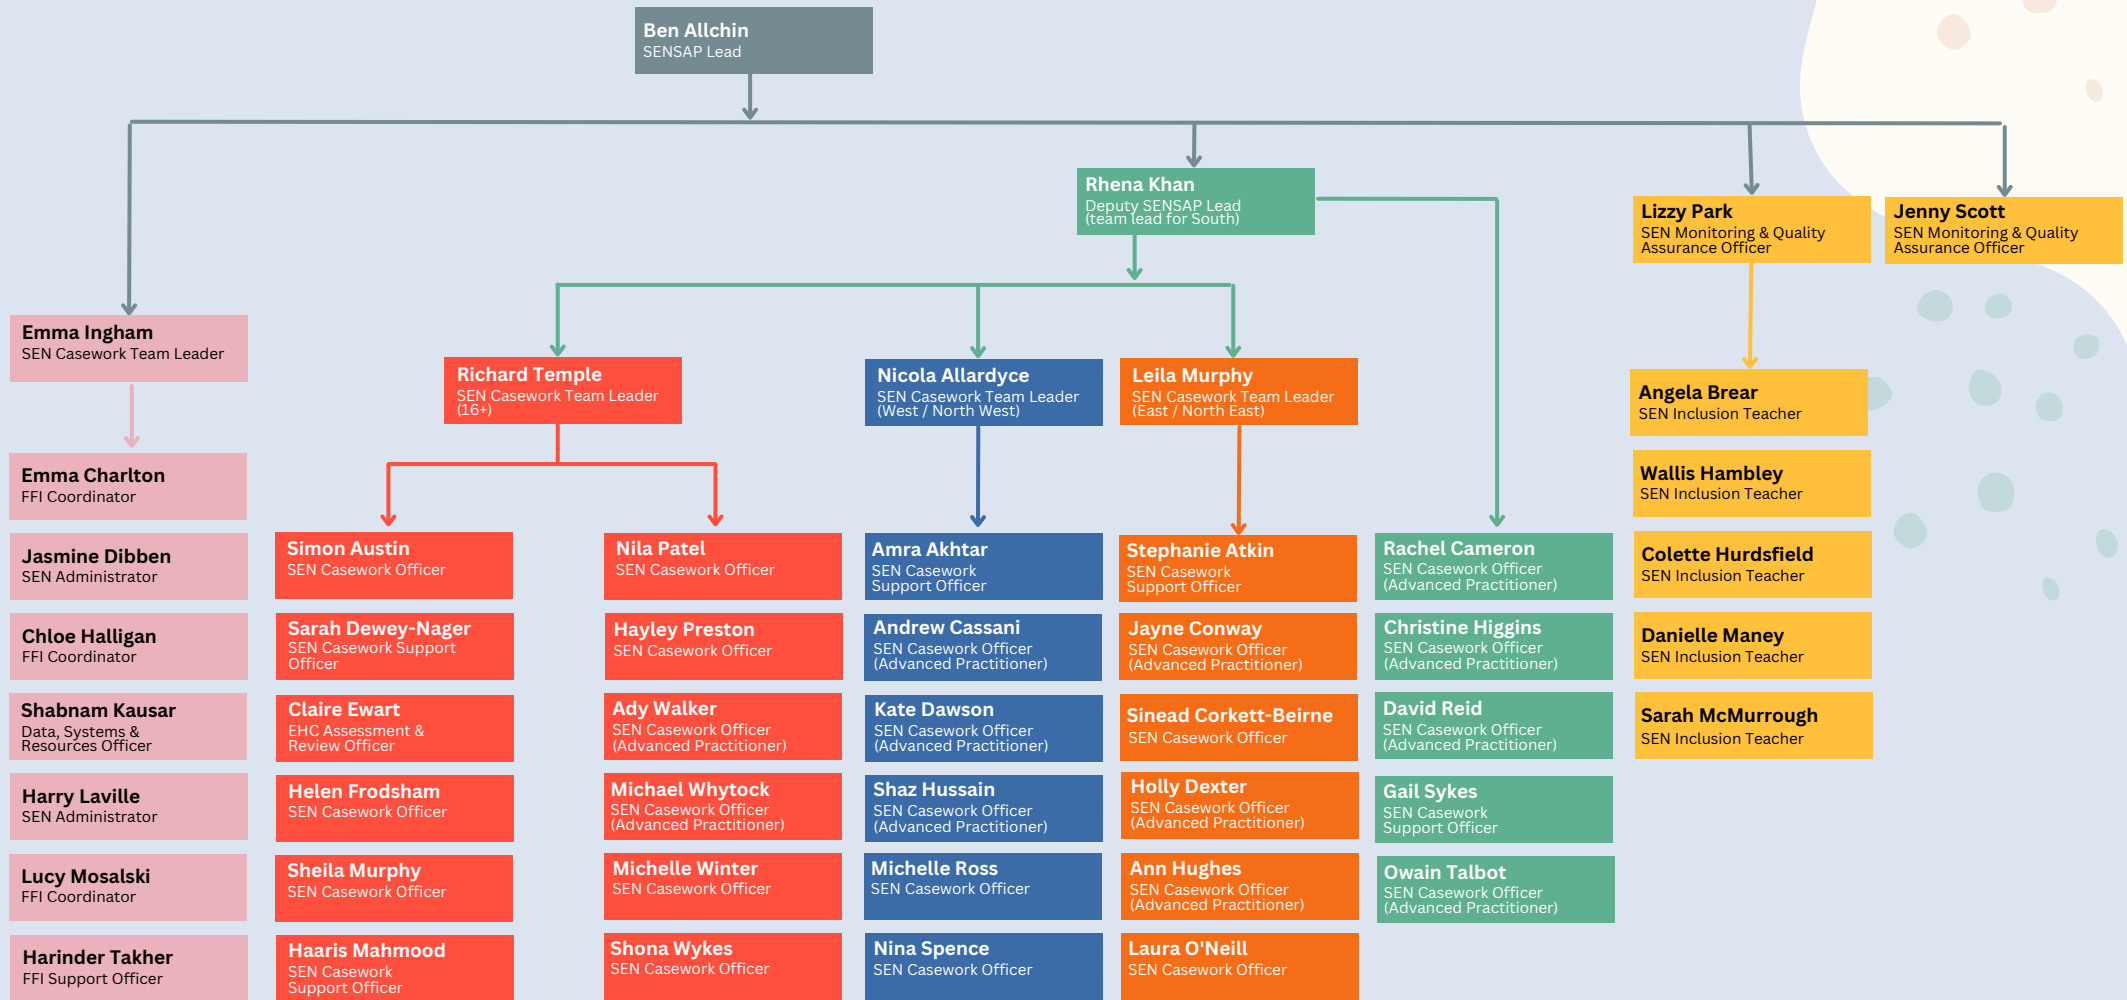

SENSAP STAFFING STRUCTURE

FFI

16 PLUS

WNW

ENE

SOUTH

MQA